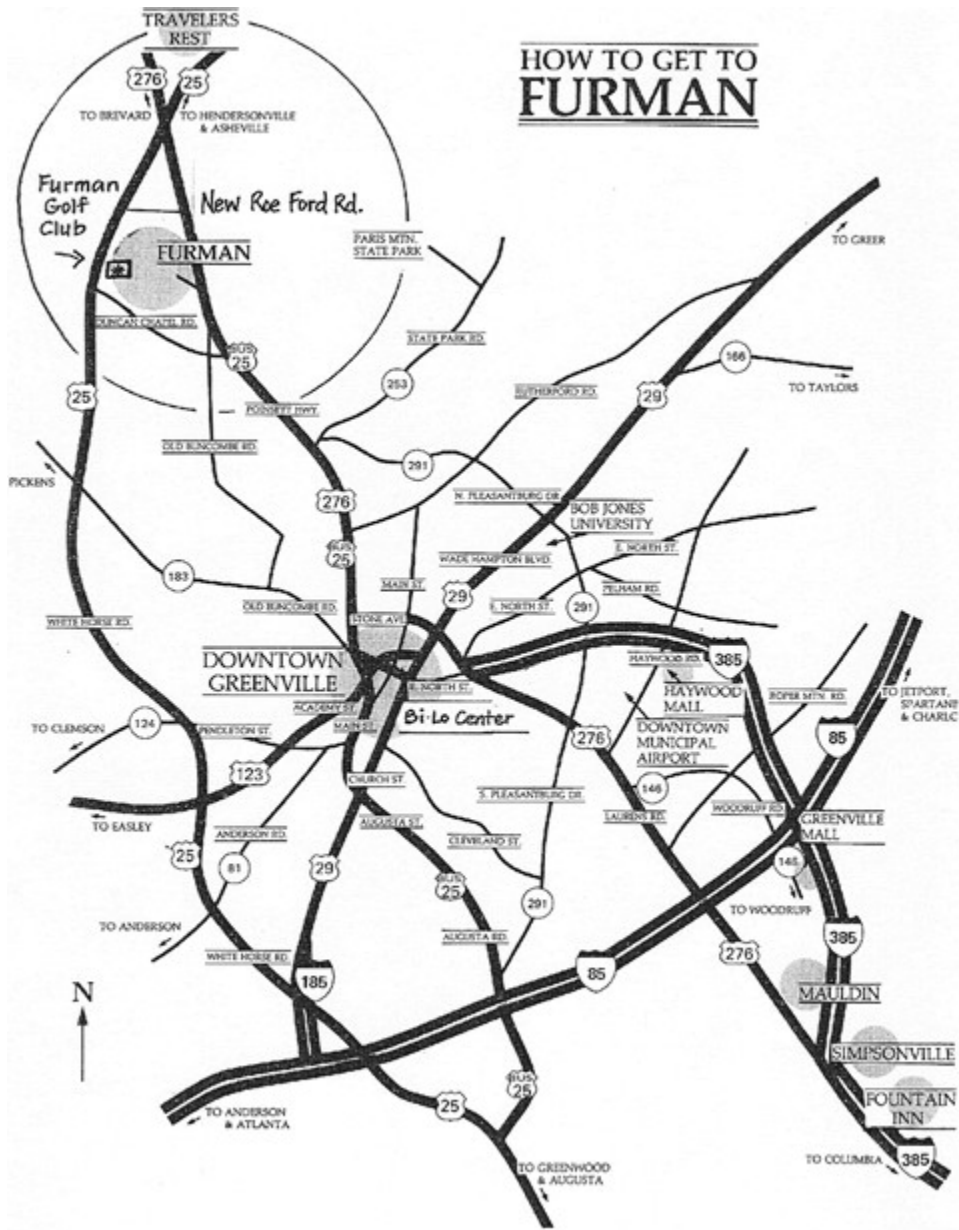

Map

If you have any questions about getting to the Furman University Golf Club, please contact us:

Toll free: 1-800-624-4653

Email: info@ritson-sole.com

Visit our website at: www.ritson-sole.com