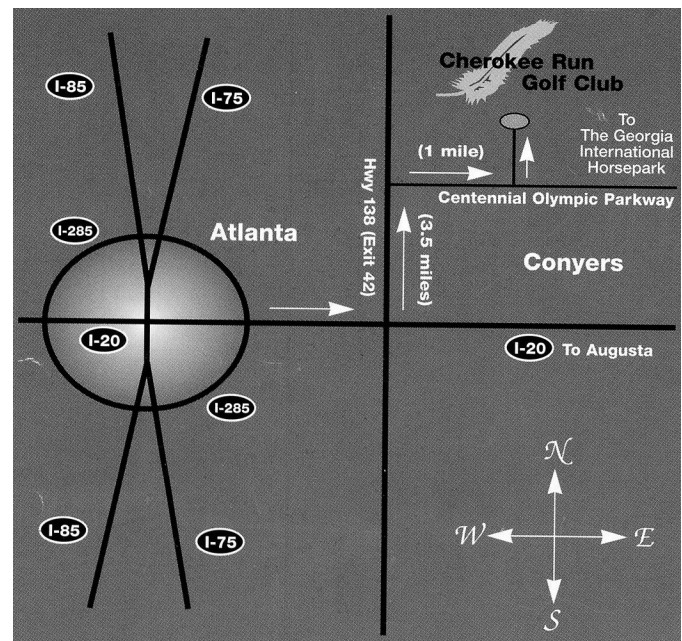

Phil Ritson – Mel Sole Golf School

1-800-624-4653

Georgia: Map and Directions

Cherokee Run Golf Club

Conyers, GA
(30 minutes E. of downtown Atlanta)
(770) 785-7904

Map and Directions

Go I-20 East to Exit 82 (Hwy. 138).

Turn left off the exit and go 3.5 miles on Hwy. 138 E. to Centennial Olympic Parkway.

Turn right and go 1 mile.

Look for the Cherokee Run Golf Club signs and turn left.

Please meet David in the Pro Shop approximately 10 minutes before the start of school.